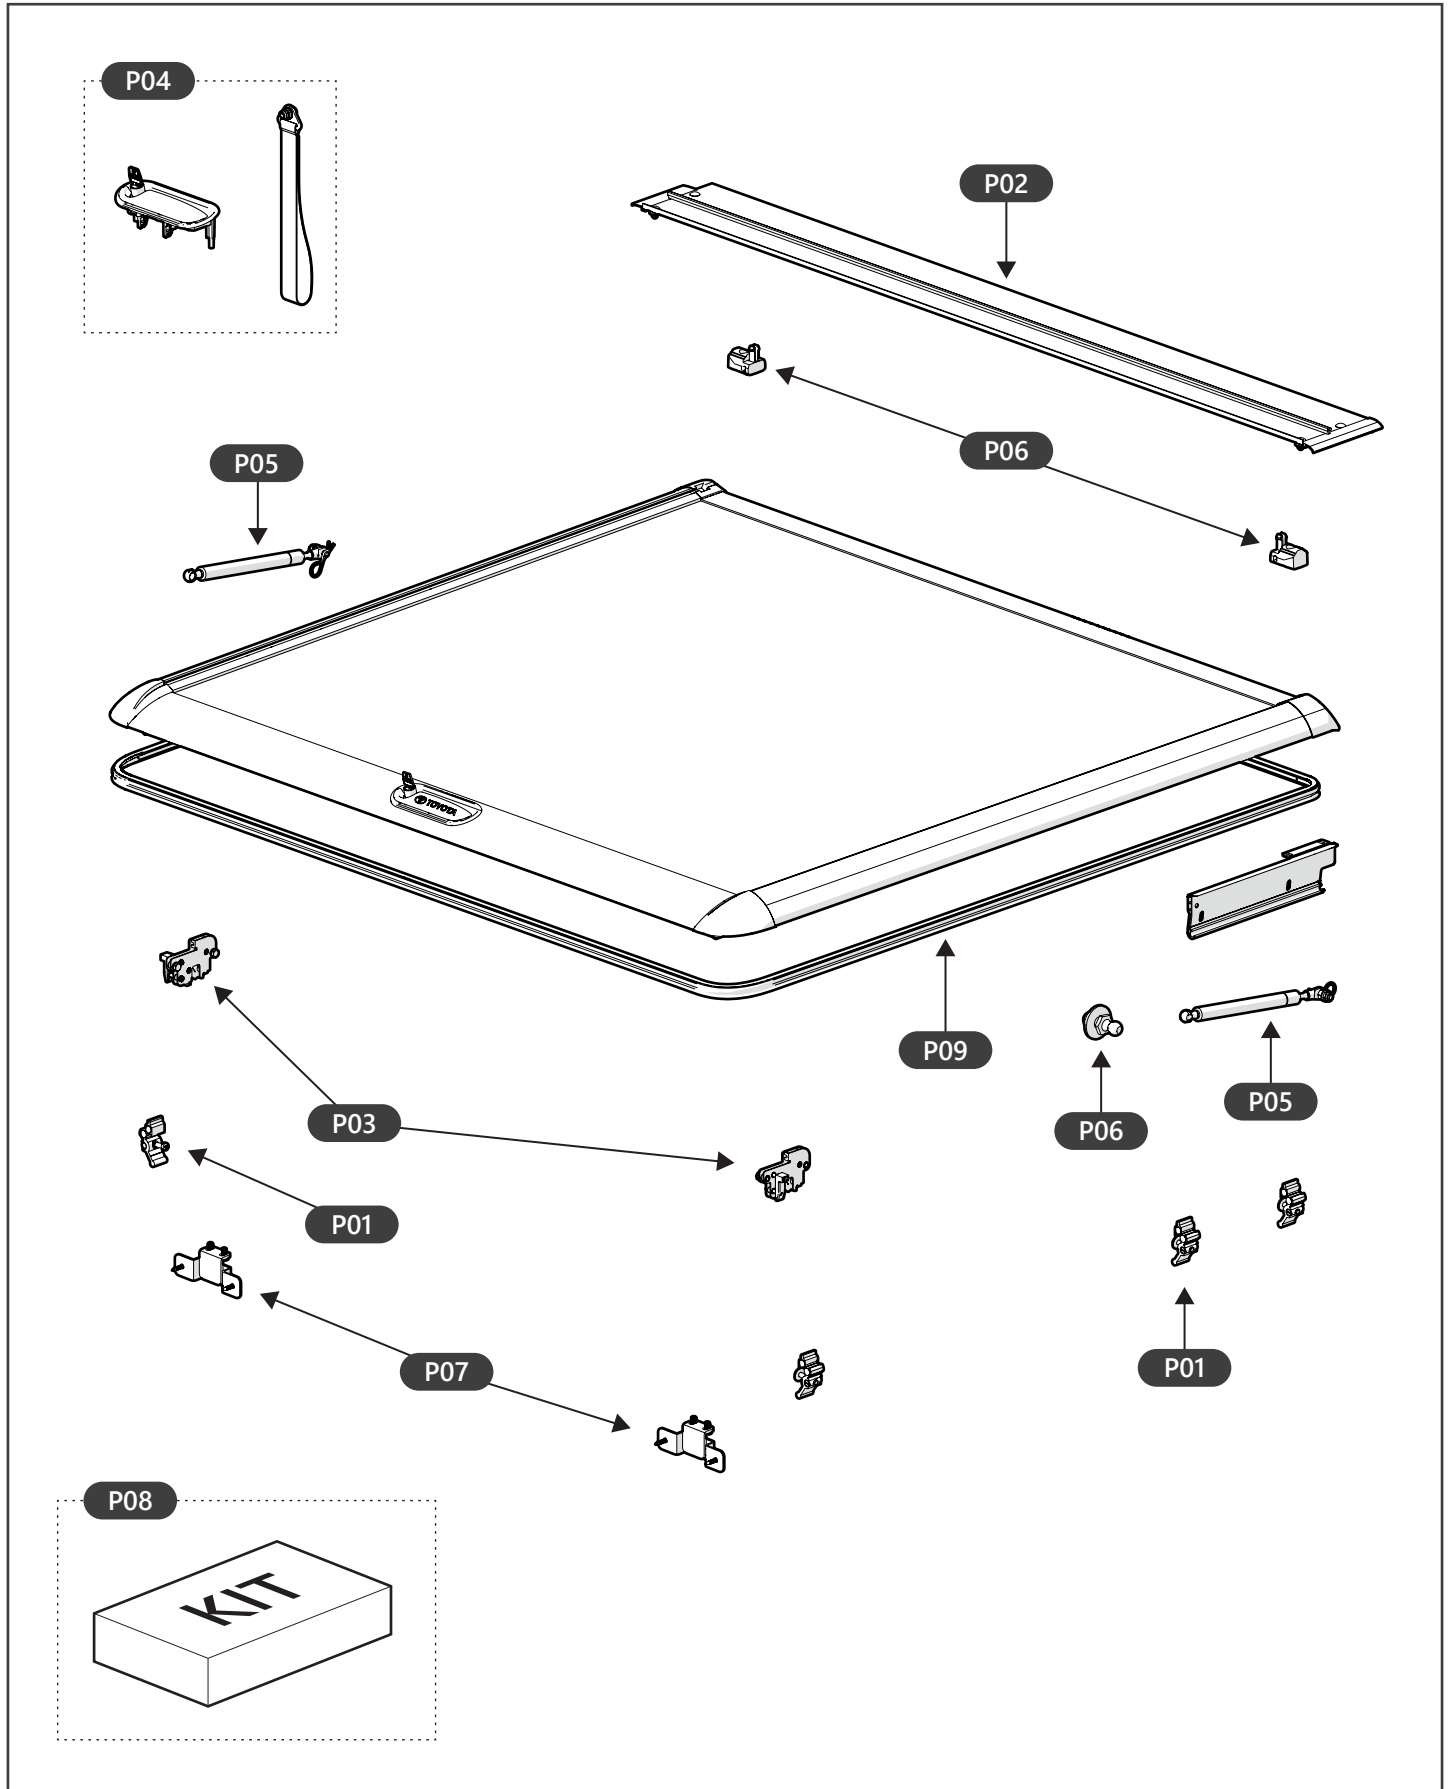

Mountain Top 2 / Style

Spare parts

Mountain Top 2

Spare parts

P01

P01aF (front) x 1
P01aR (rear) x 1
TOYOTA (Original)

P01b x 1
NISSAN
/ Mercedes
/ Renault

P01c x 1
ISUZU